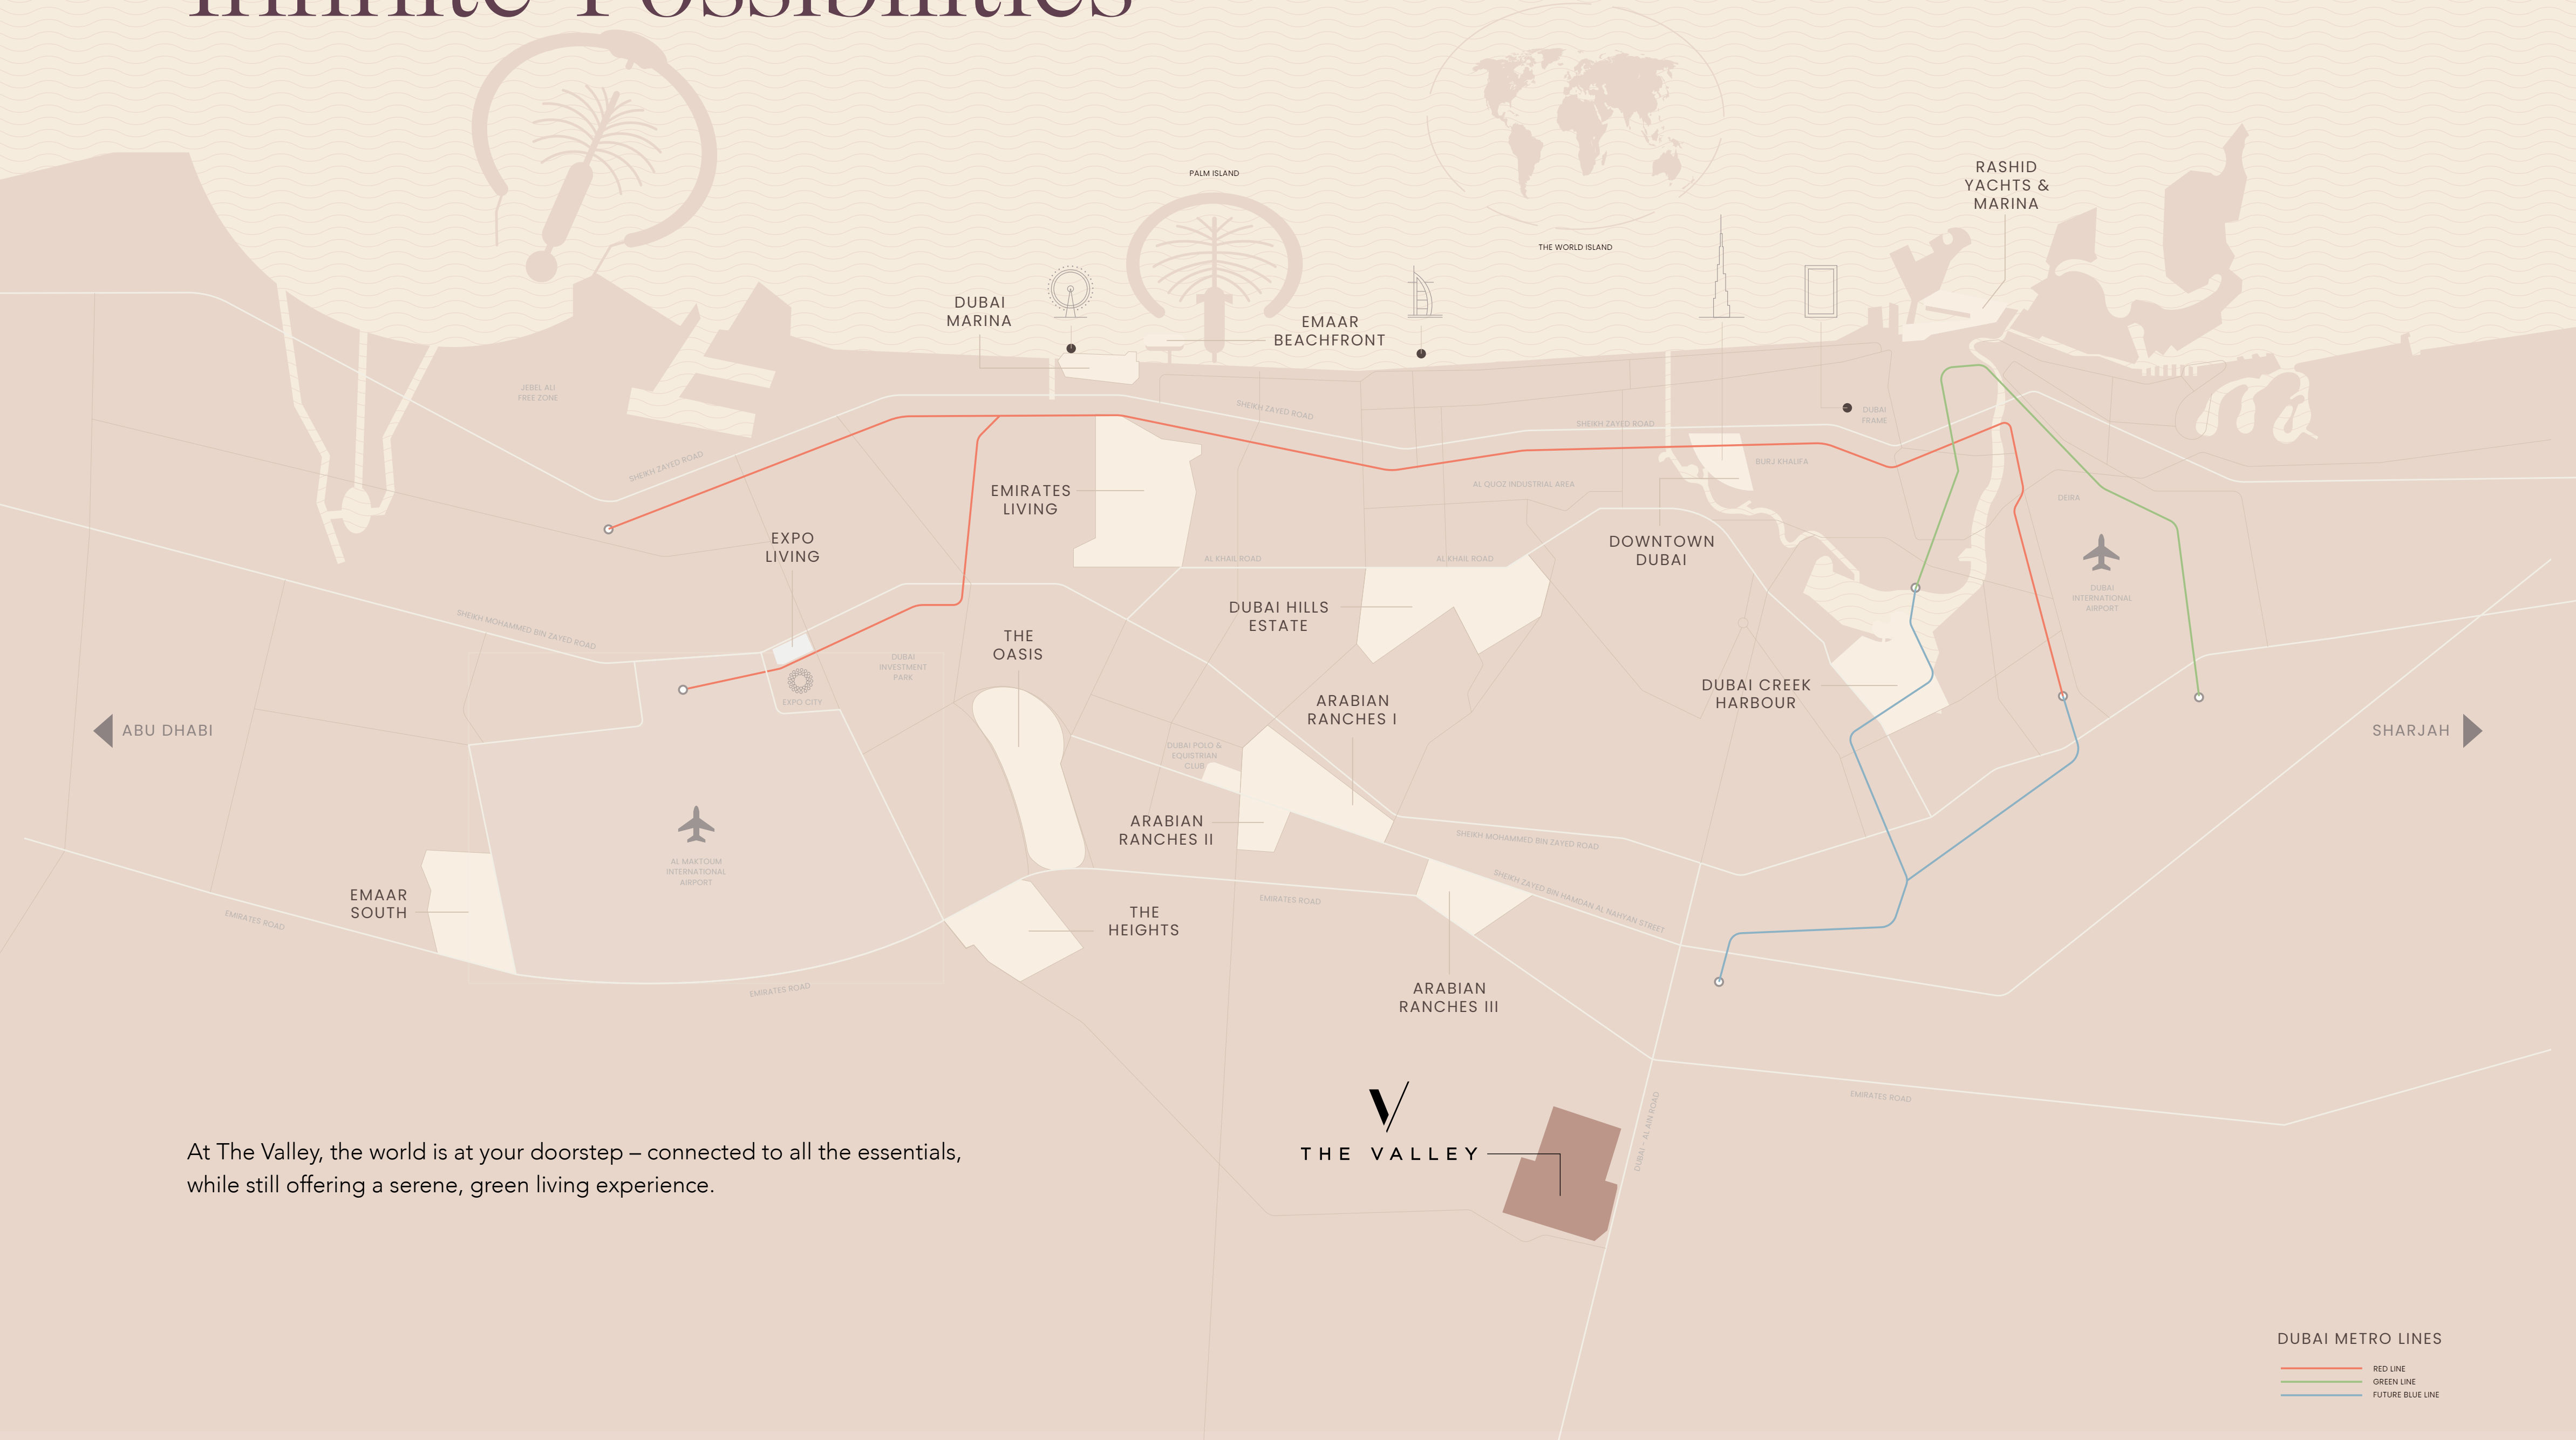

15 Min

Drive to
Downtown Dubai

20 Min

Drive to Dubai
International Airport

20 Min

Drive to
Dubai Marina

25 Min

Drive to
Expo City Dubai