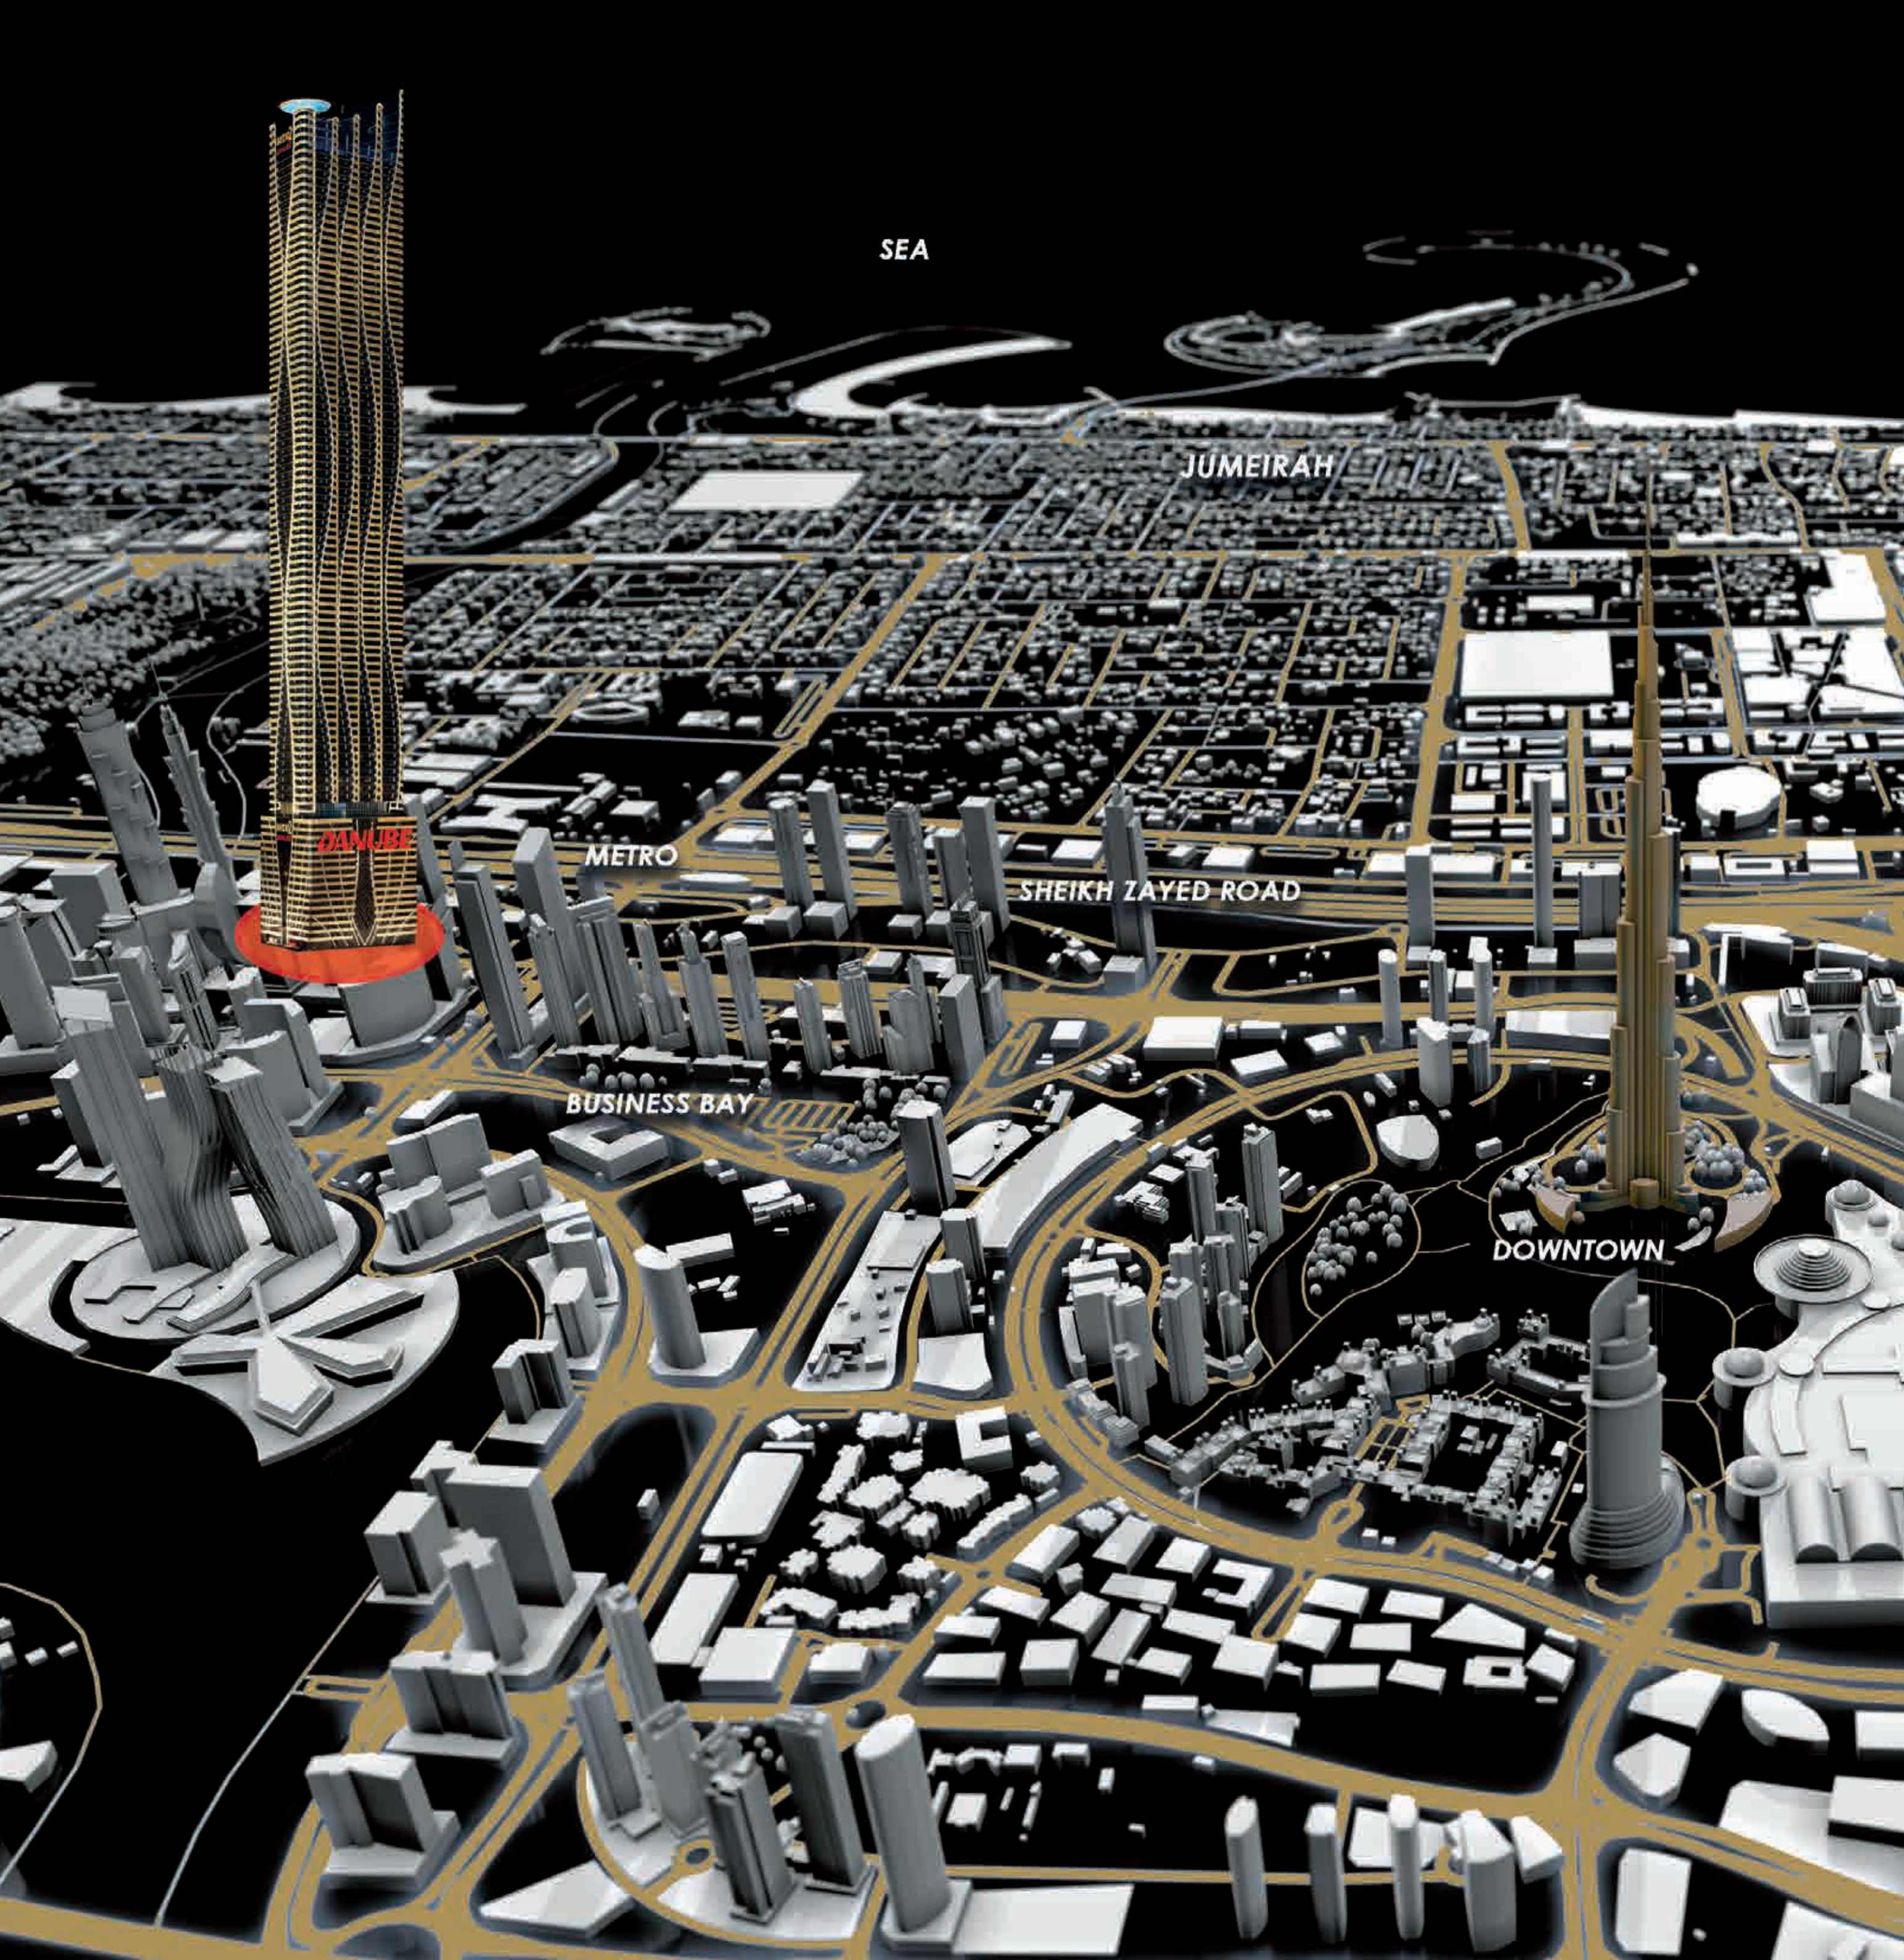

## DISTANCES

	Business Bay Canal	2 min
	Business Bay Metro Station	3 min
	Burj Khalifa	3 min
	Dubai Mall	3 min
	City Walk	5 min
	Museum of the Future	5 min
	Jumeirah Beach	7 min
	D - Marin Business Bay	8 min
	Dubai Frame	8 min
	Creek	15 min
	Mall of the Emirates	15 min
	Dubai International Airport	15 min
	Burj Al Arab	18 min
	Dubai Marina	20 min
	Palm Jumeirah	20 min