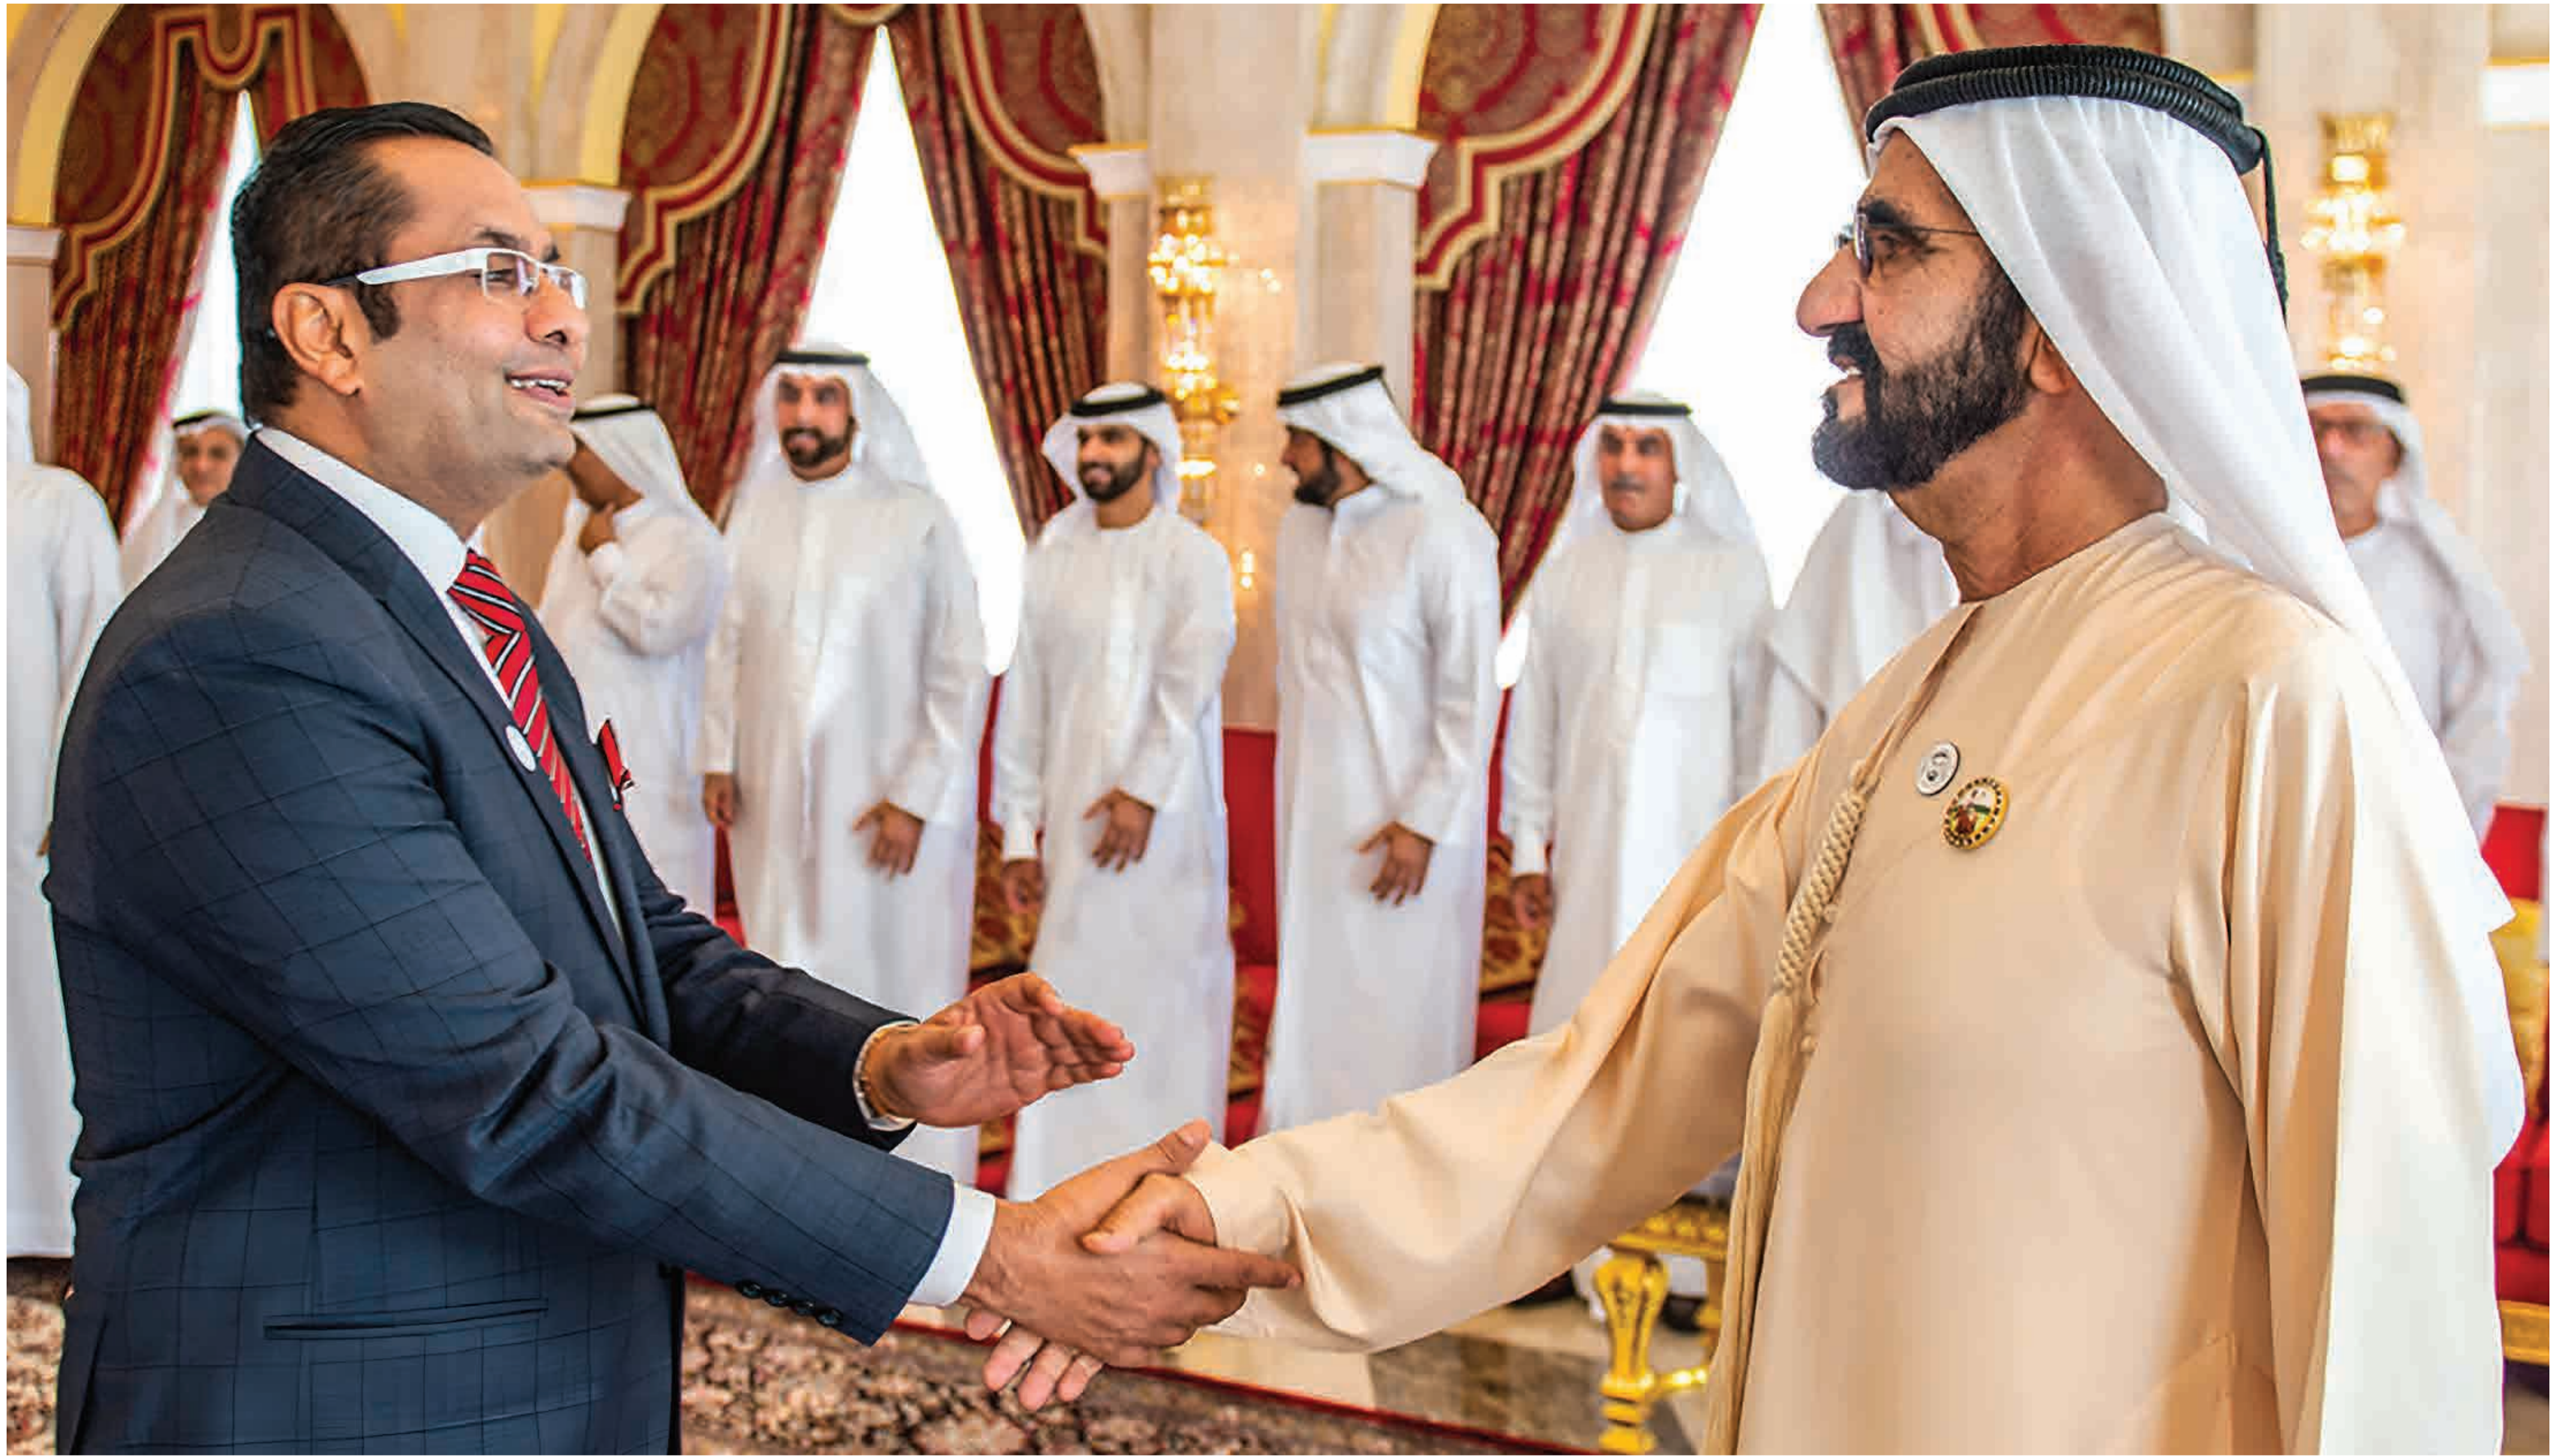

“The success and eminence of Danube began with a small trading enterprise as a dream, but today the dream has been transformed into reality.”

Rizwan Sajan
Founder & Chairman
Danube Group