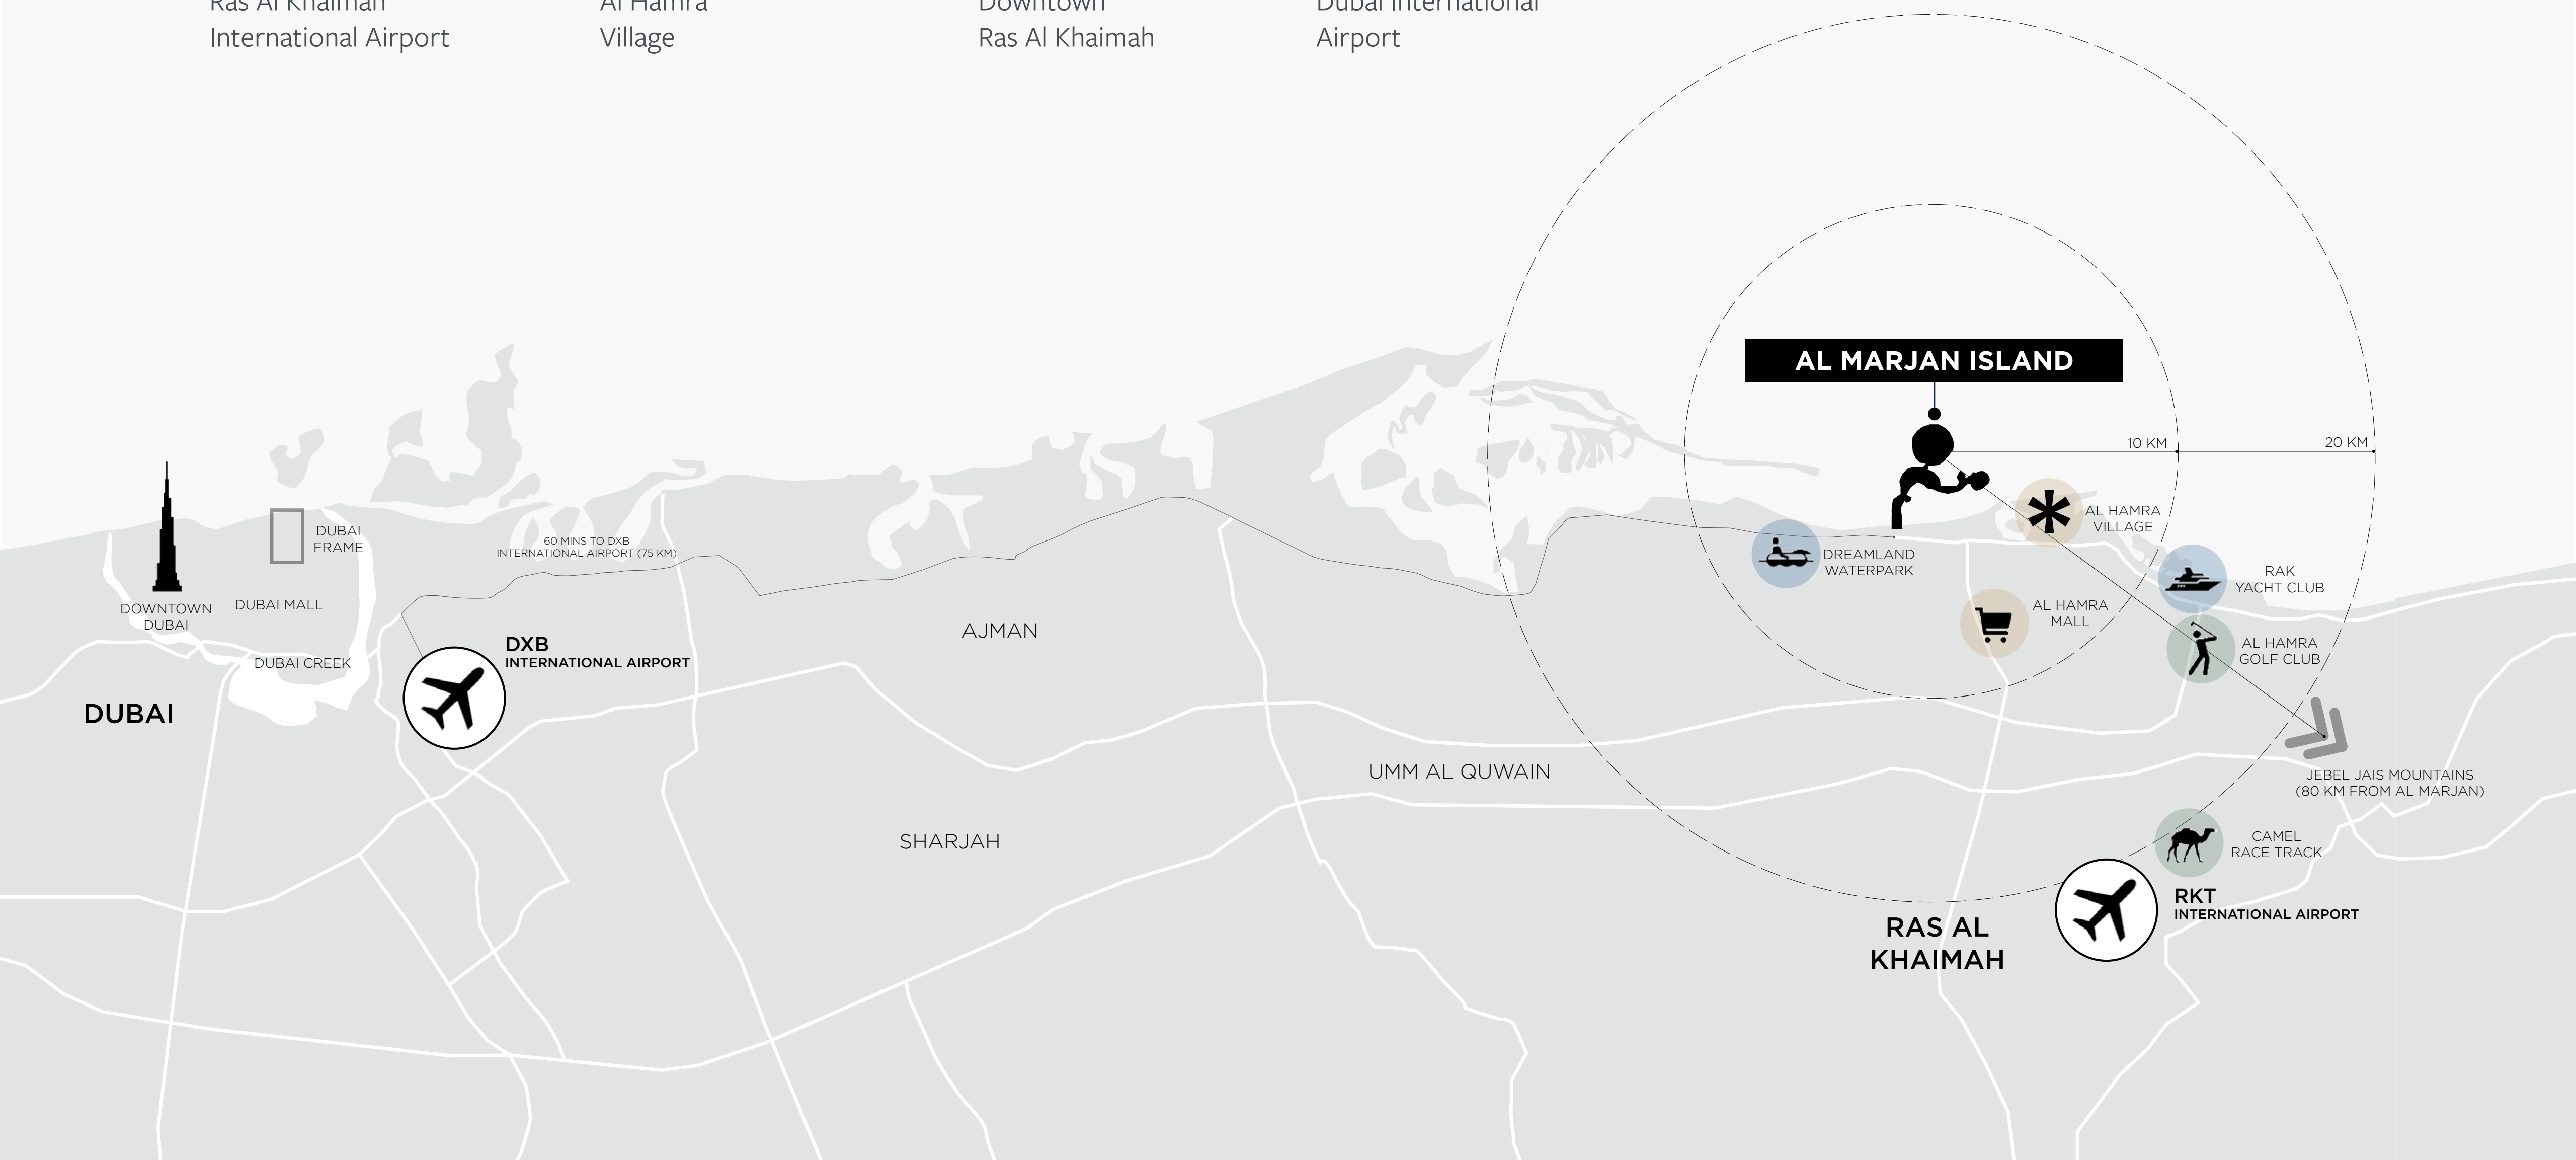

Landscapes that Captivate

Where Serenity Meets Splendour

Al Marjan Island

A masterpiece of Ras Al Khaimah, unfolds like a luxurious tapestry along the shores of the Arabian Gulf. It's where the Emirate's vision of becoming a vibrant business and leisure paradise turns into reality.

Al Marjan Island

Ras Al Khaimah's Most Refined Seaside Haven

Renowned for setting a world record with the 'Largest aerial firework shell', Al Marjan Island sparkles on the global stage, symbolizing a fusion of opulent living with the untouched allure of nature.

15 minutes

Ras Al Khaimah International Airport

10 minutes

Al Hamra Village

33 minutes

Downtown Ras Al Khaimah

45 minutes

Dubai International Airport

AL MARJAN ISLAND

10 KM

20 KM

60 MINS TO DXB INTERNATIONAL AIRPORT (75 KM)

JEBEL JAIS MOUNTAINS (80 KM FROM AL MARJAN)

CAMEL RACE TRACK

RKT INTERNATIONAL AIRPORT

RAS AL KHAIMAH